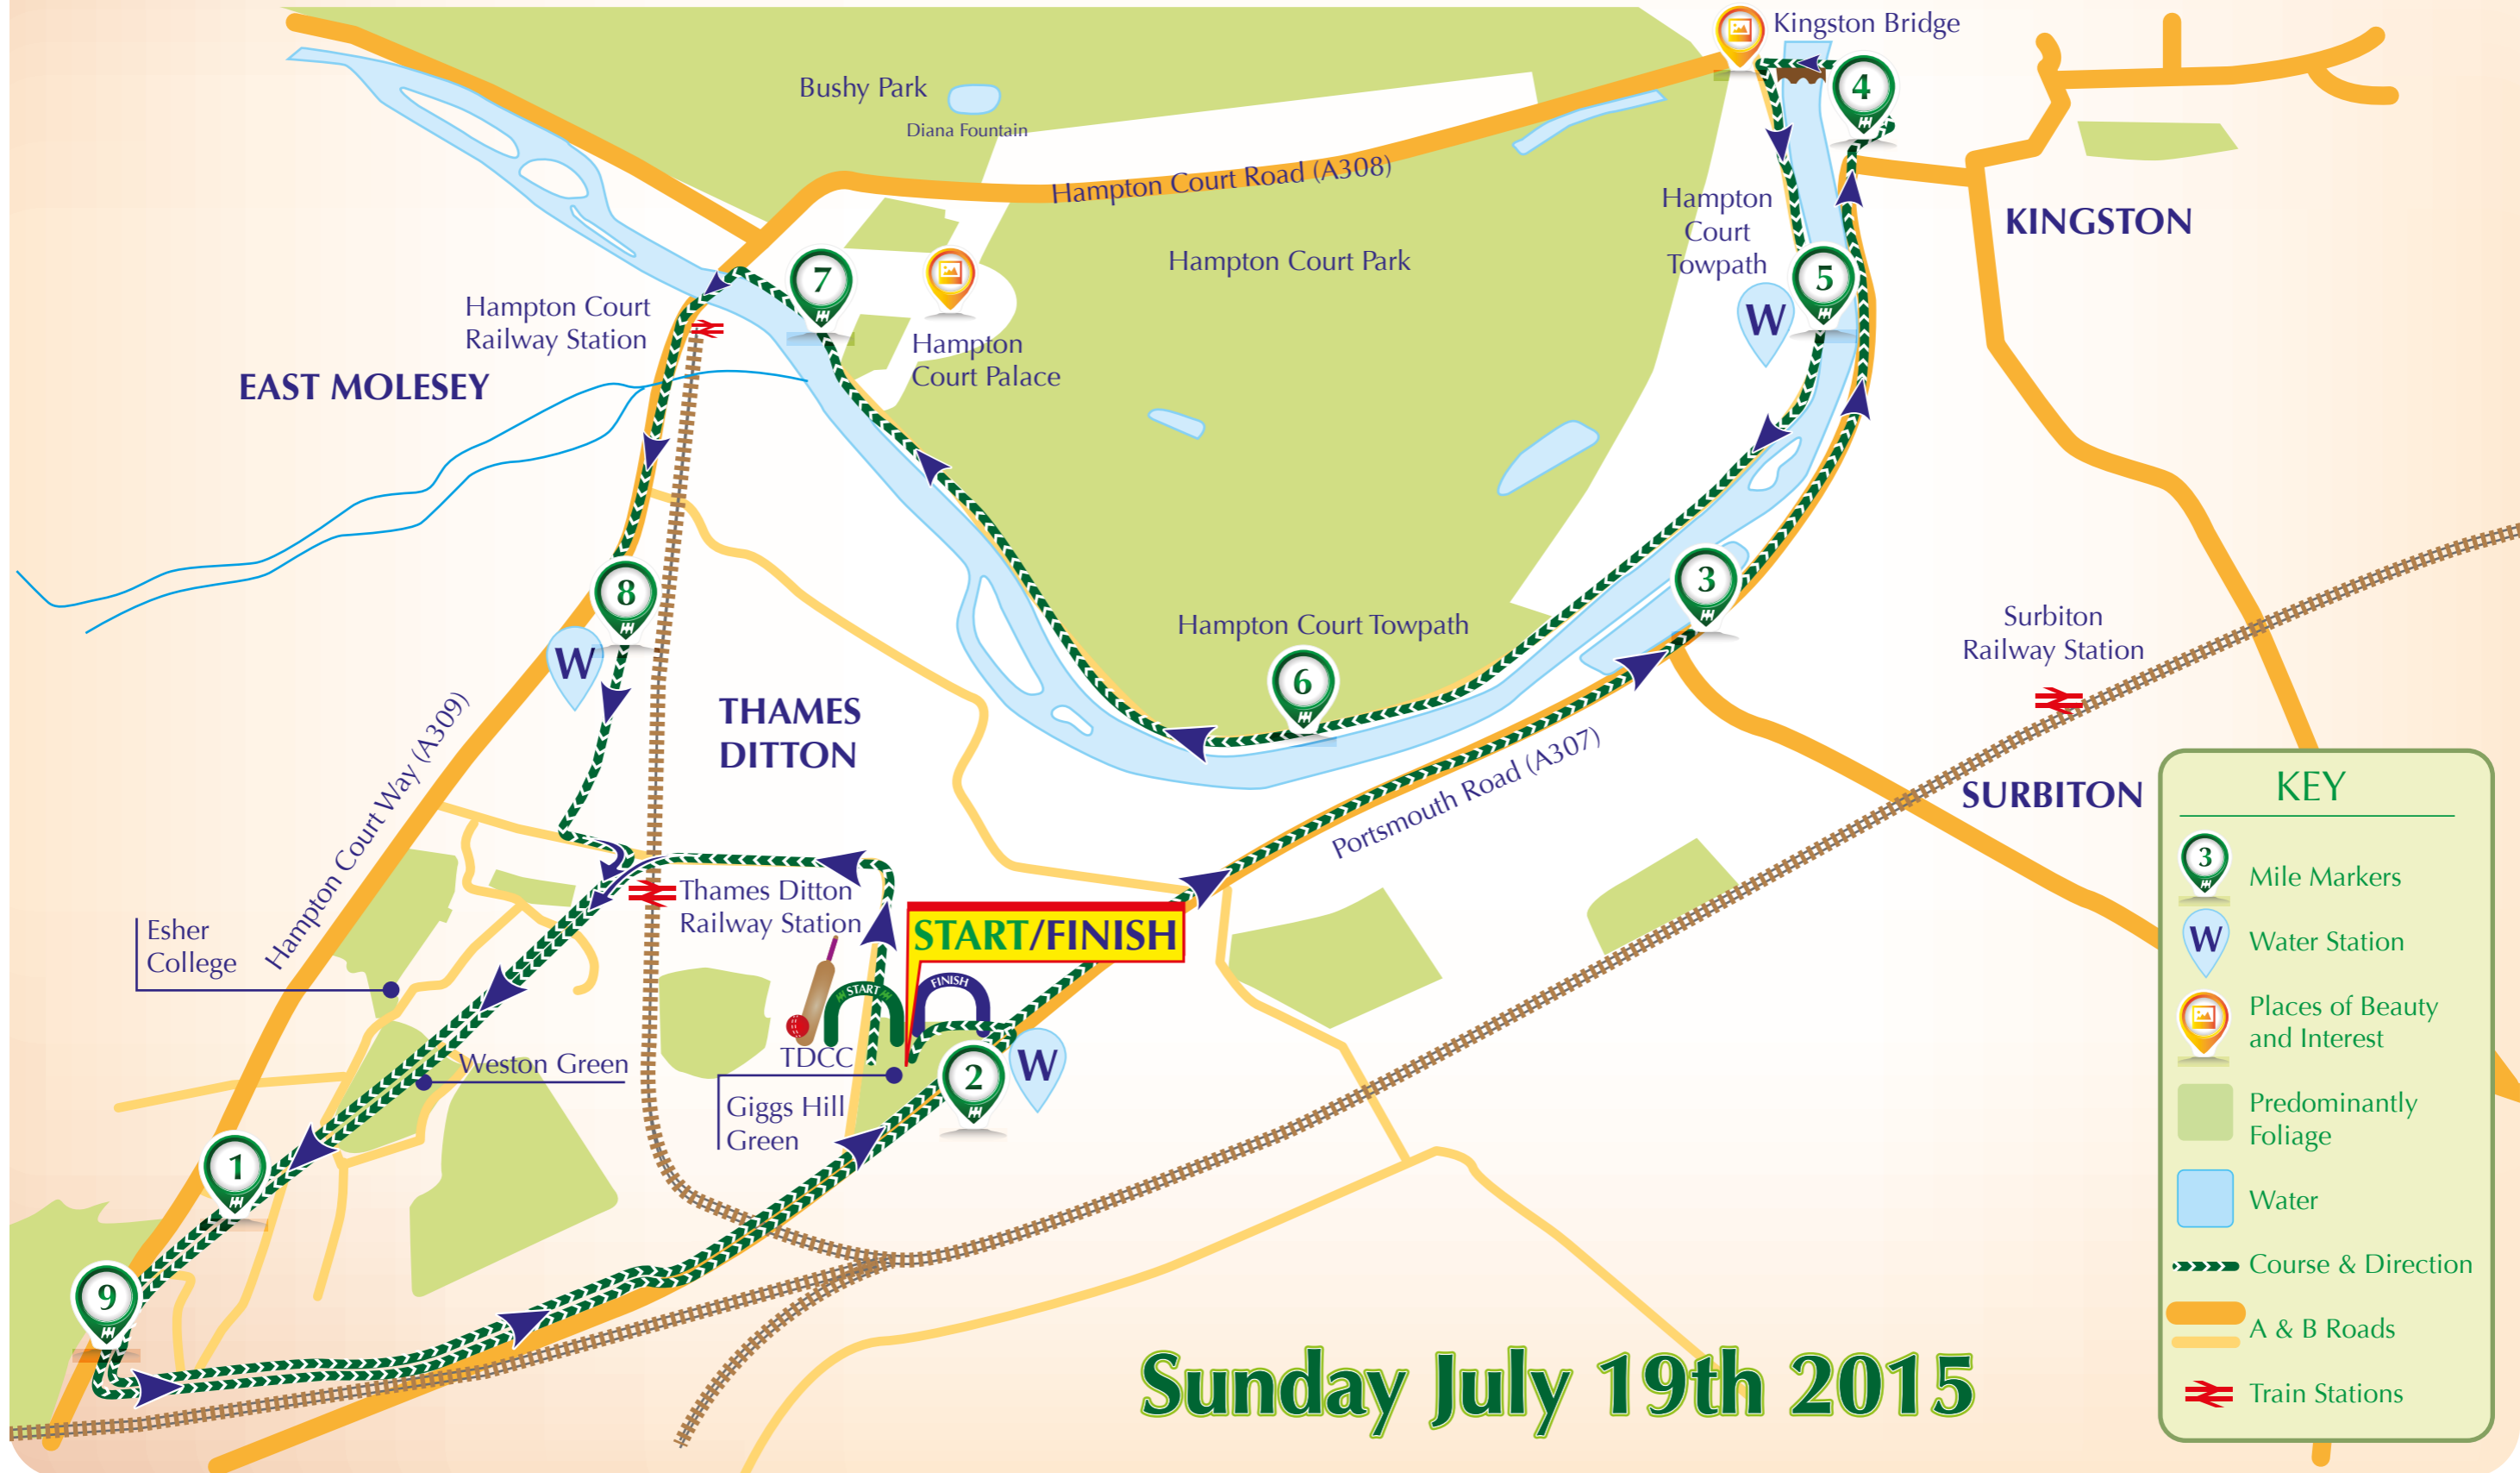

# HARRY HAWKES 10 Classic

## RACE MAP

KEY	
	Mile Markers
	Water Station
	Places of Beauty and Interest
	Predominantly Foliage
	Water
	Course & Direction
	A & B Roads
	Train Stations

**Sunday July 19th 2015**